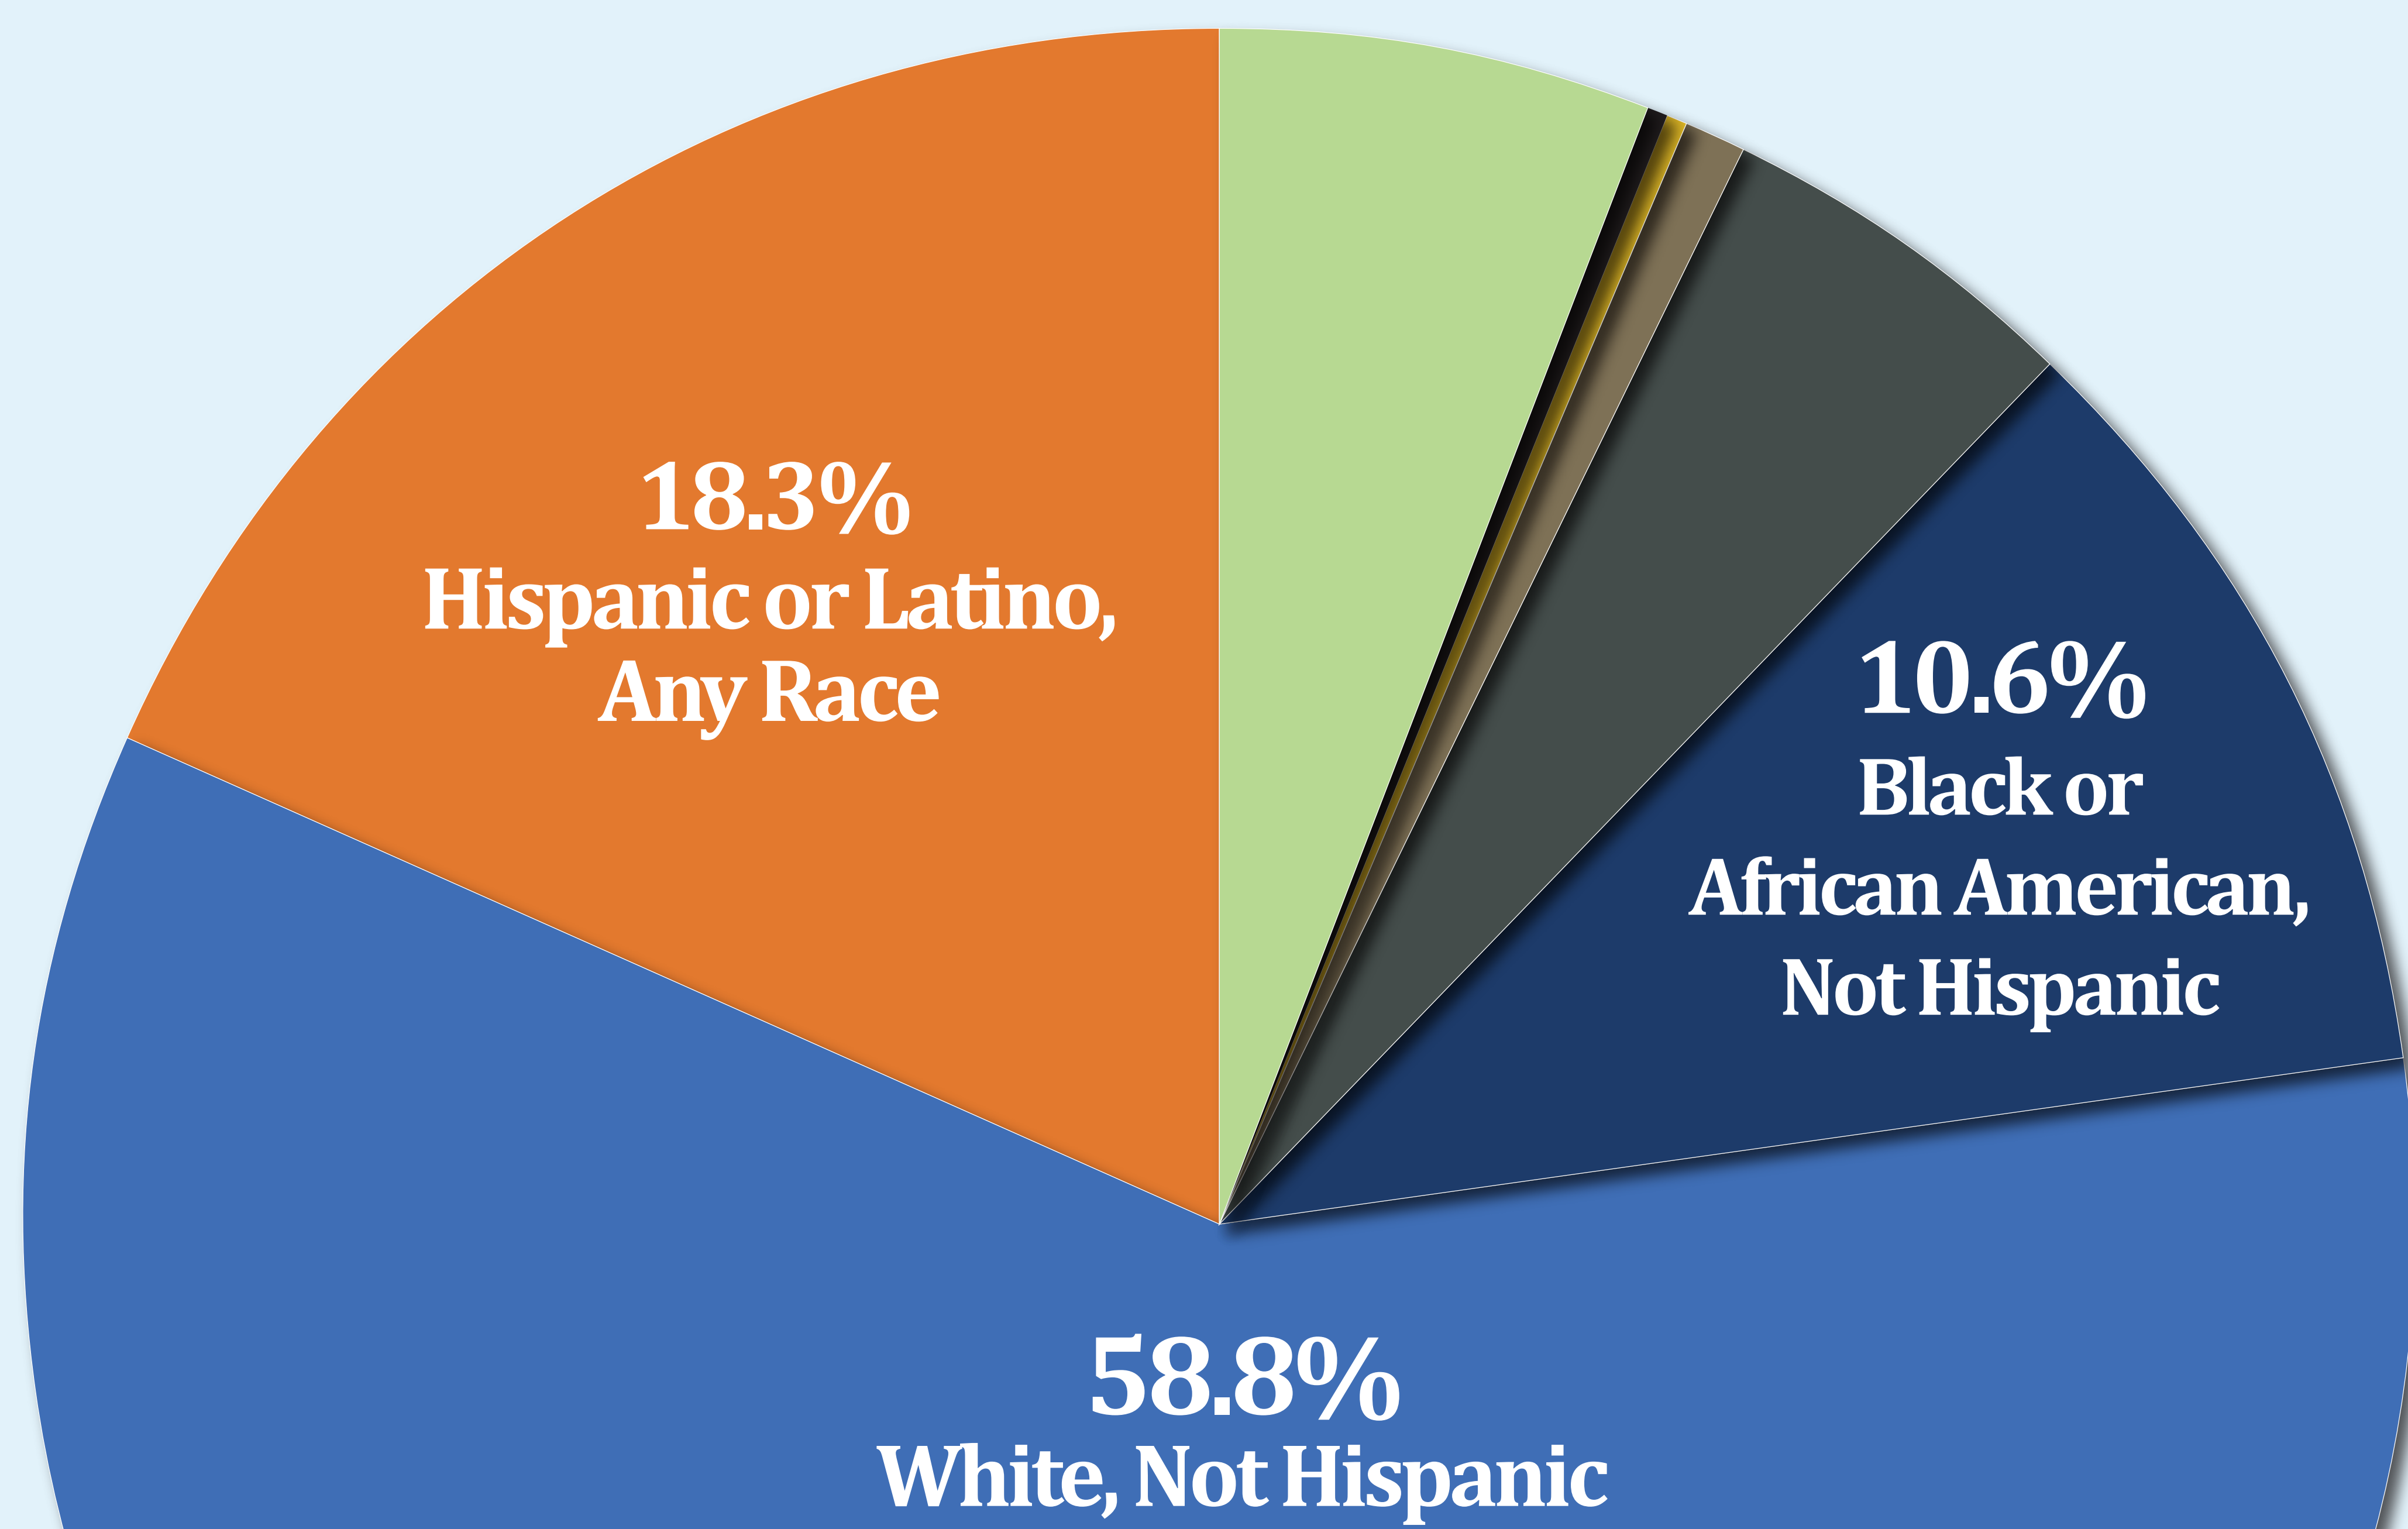

What This Measures:

Percent of people in city of Wichita by race and ethnicity.

SPOTLIGHT ON DIVERSITY

Two in 10 people in city of Wichita are Hispanic or Latino. One in 10 people in city of Wichita is Black or African American.

Race and Ethnicity in City of Wichita, 2020

Note: Total number of people in city of Wichita = 397,532.
Source: U.S. Census Bureau, 2020 U.S. Decennial Census Table P9.

Why this is important: The population of Sedgwick County is changing. Growing diversity has important implications for the health of communities as they consider how they will function and provide essential services for their residents.