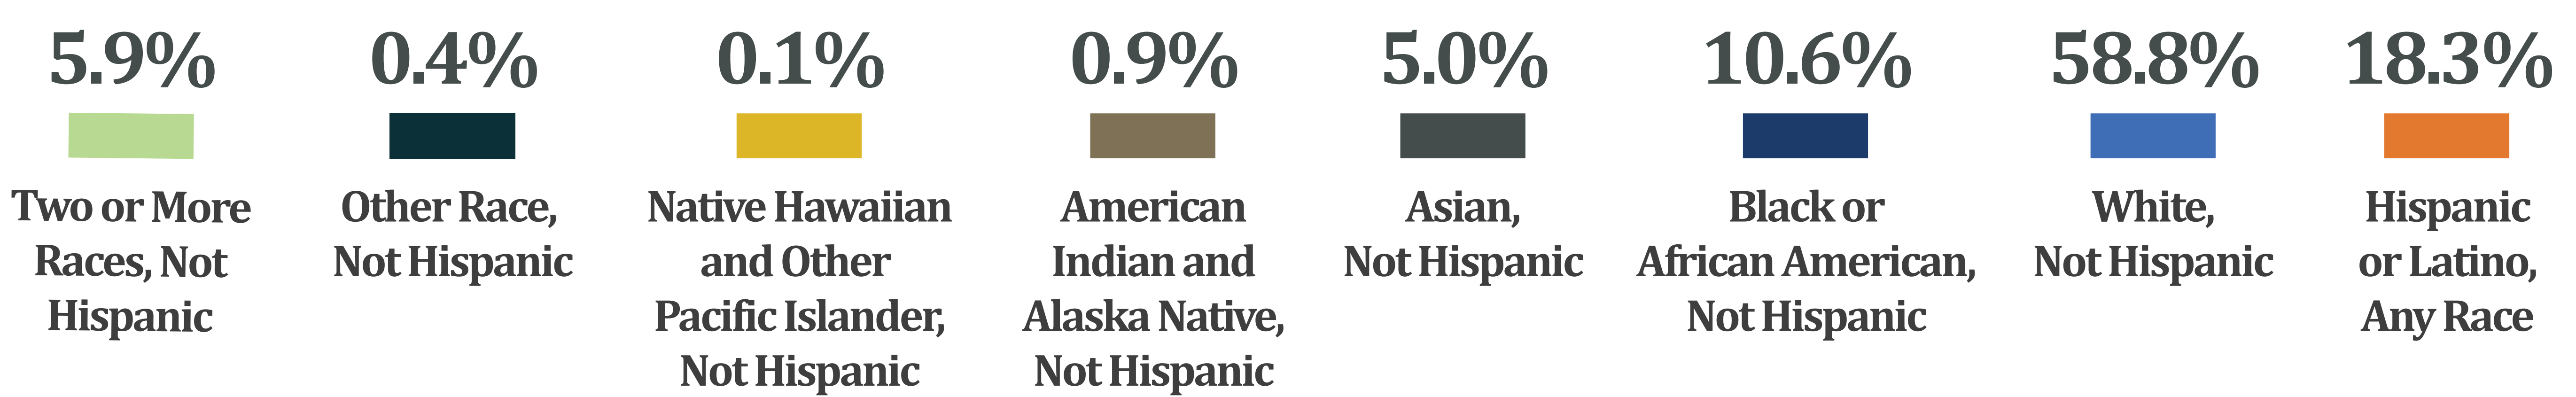

What This Measures:

Percent of people in city of Wichita by race and ethnicity.

SPOTLIGHT ON DIVERSITY

Two in 10 people in city of Wichita are Hispanic or Latino. One in 10 people in city of Wichita is Black or African American.

Race and Ethnicity in City of Wichita, 2020

Note: Total number of people in city of Wichita = 397,532.
Source: U.S. Census Bureau, 2020 U.S. Decennial Census Table P9.

Why this is important: The population of Sedgwick County is changing. Growing diversity has important implications for the health of communities as they consider how they will function and provide essential services for their residents.