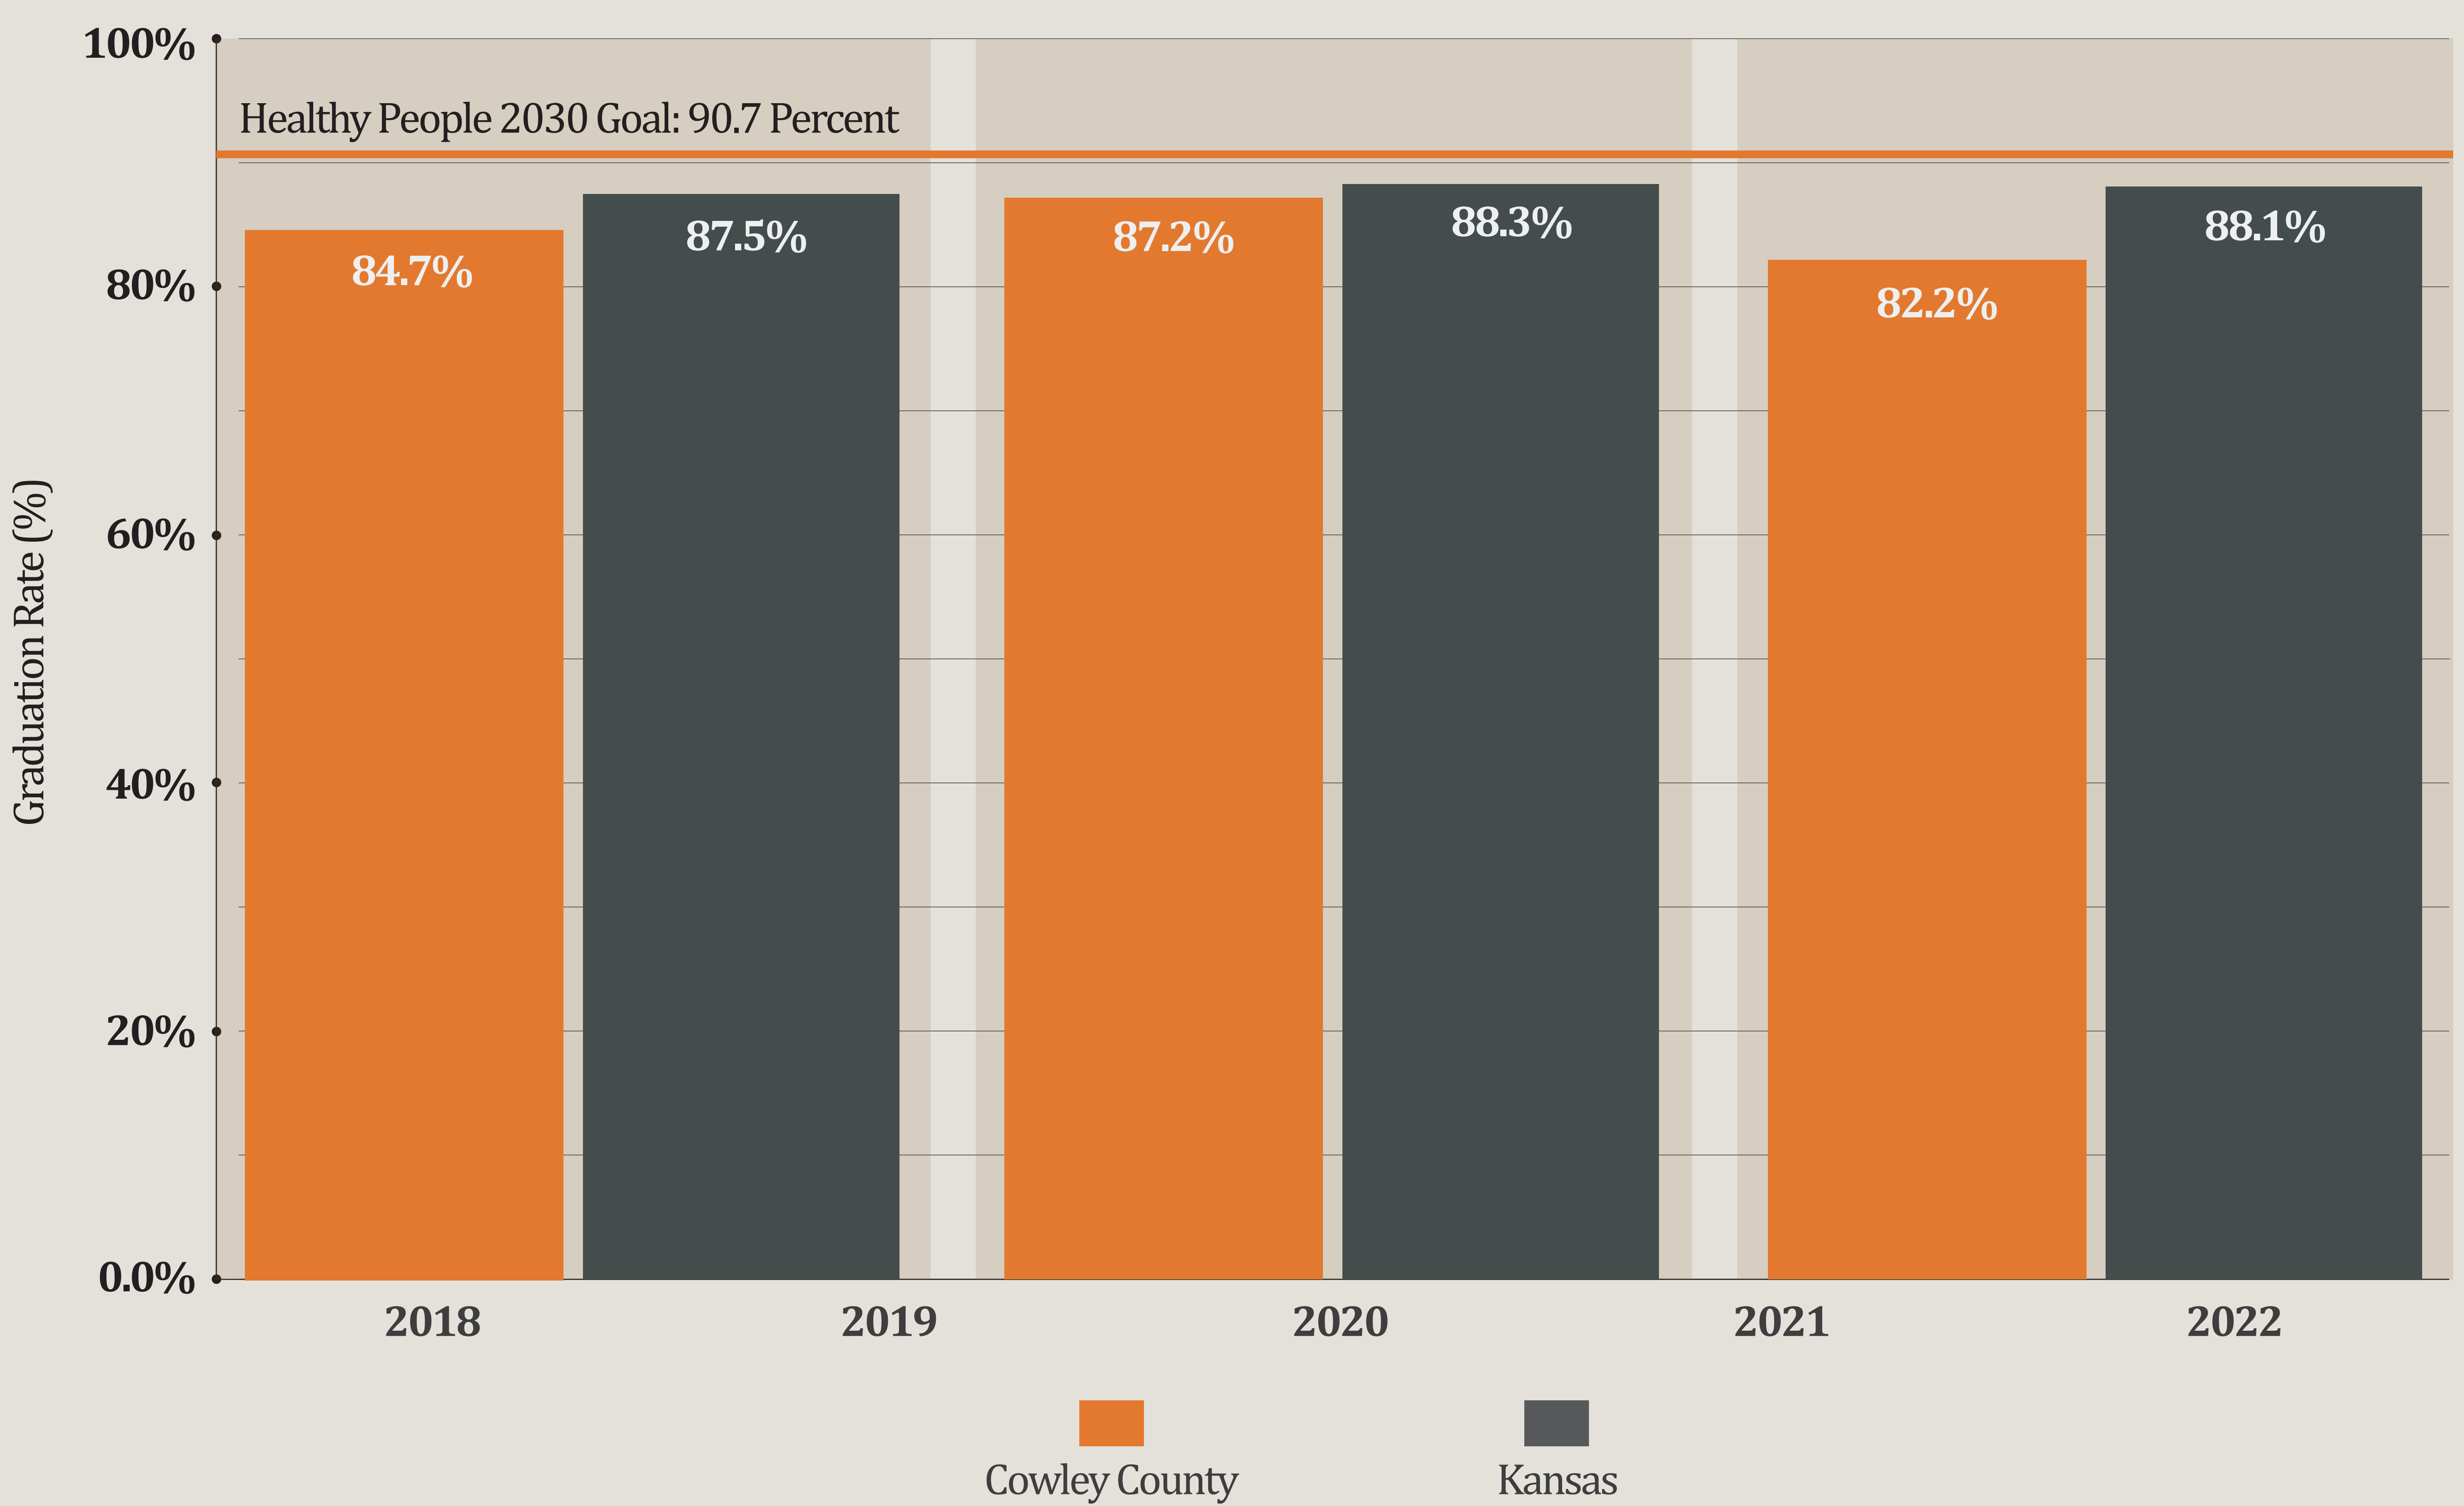

Data Walk: Cowley County EDUCATION

What This Measures:

Graduation rate of Cowley County and Kansas students by school year.

GRADUATION GAP

Cowley County had a lower graduation rate than Kansas overall during the 2020-2021 school year.

Graduation Rates in Cowley County and Kansas, 2018-2021

Note: 4-year cohort study, adjusted for students who transfer in or out, immigrate or die during the 4 years.
Source: Kansas State Department of Education, 2020-2021 Cowley County Graduation Rate, Four-Year Adjusted Cohort Formula.

There's a **strong connection** between **education and health**; for example, higher levels of education are linked to **increased economic stability** and a **lower risk of death** later in life. The *Healthy People 2030* national health target is to increase the proportion of high school students who graduate in 4 years to 90.7 percent.

(Source: Healthy People 2030)

An Initiative of
**Legacy
Foundation**

Funding and Support Provided By