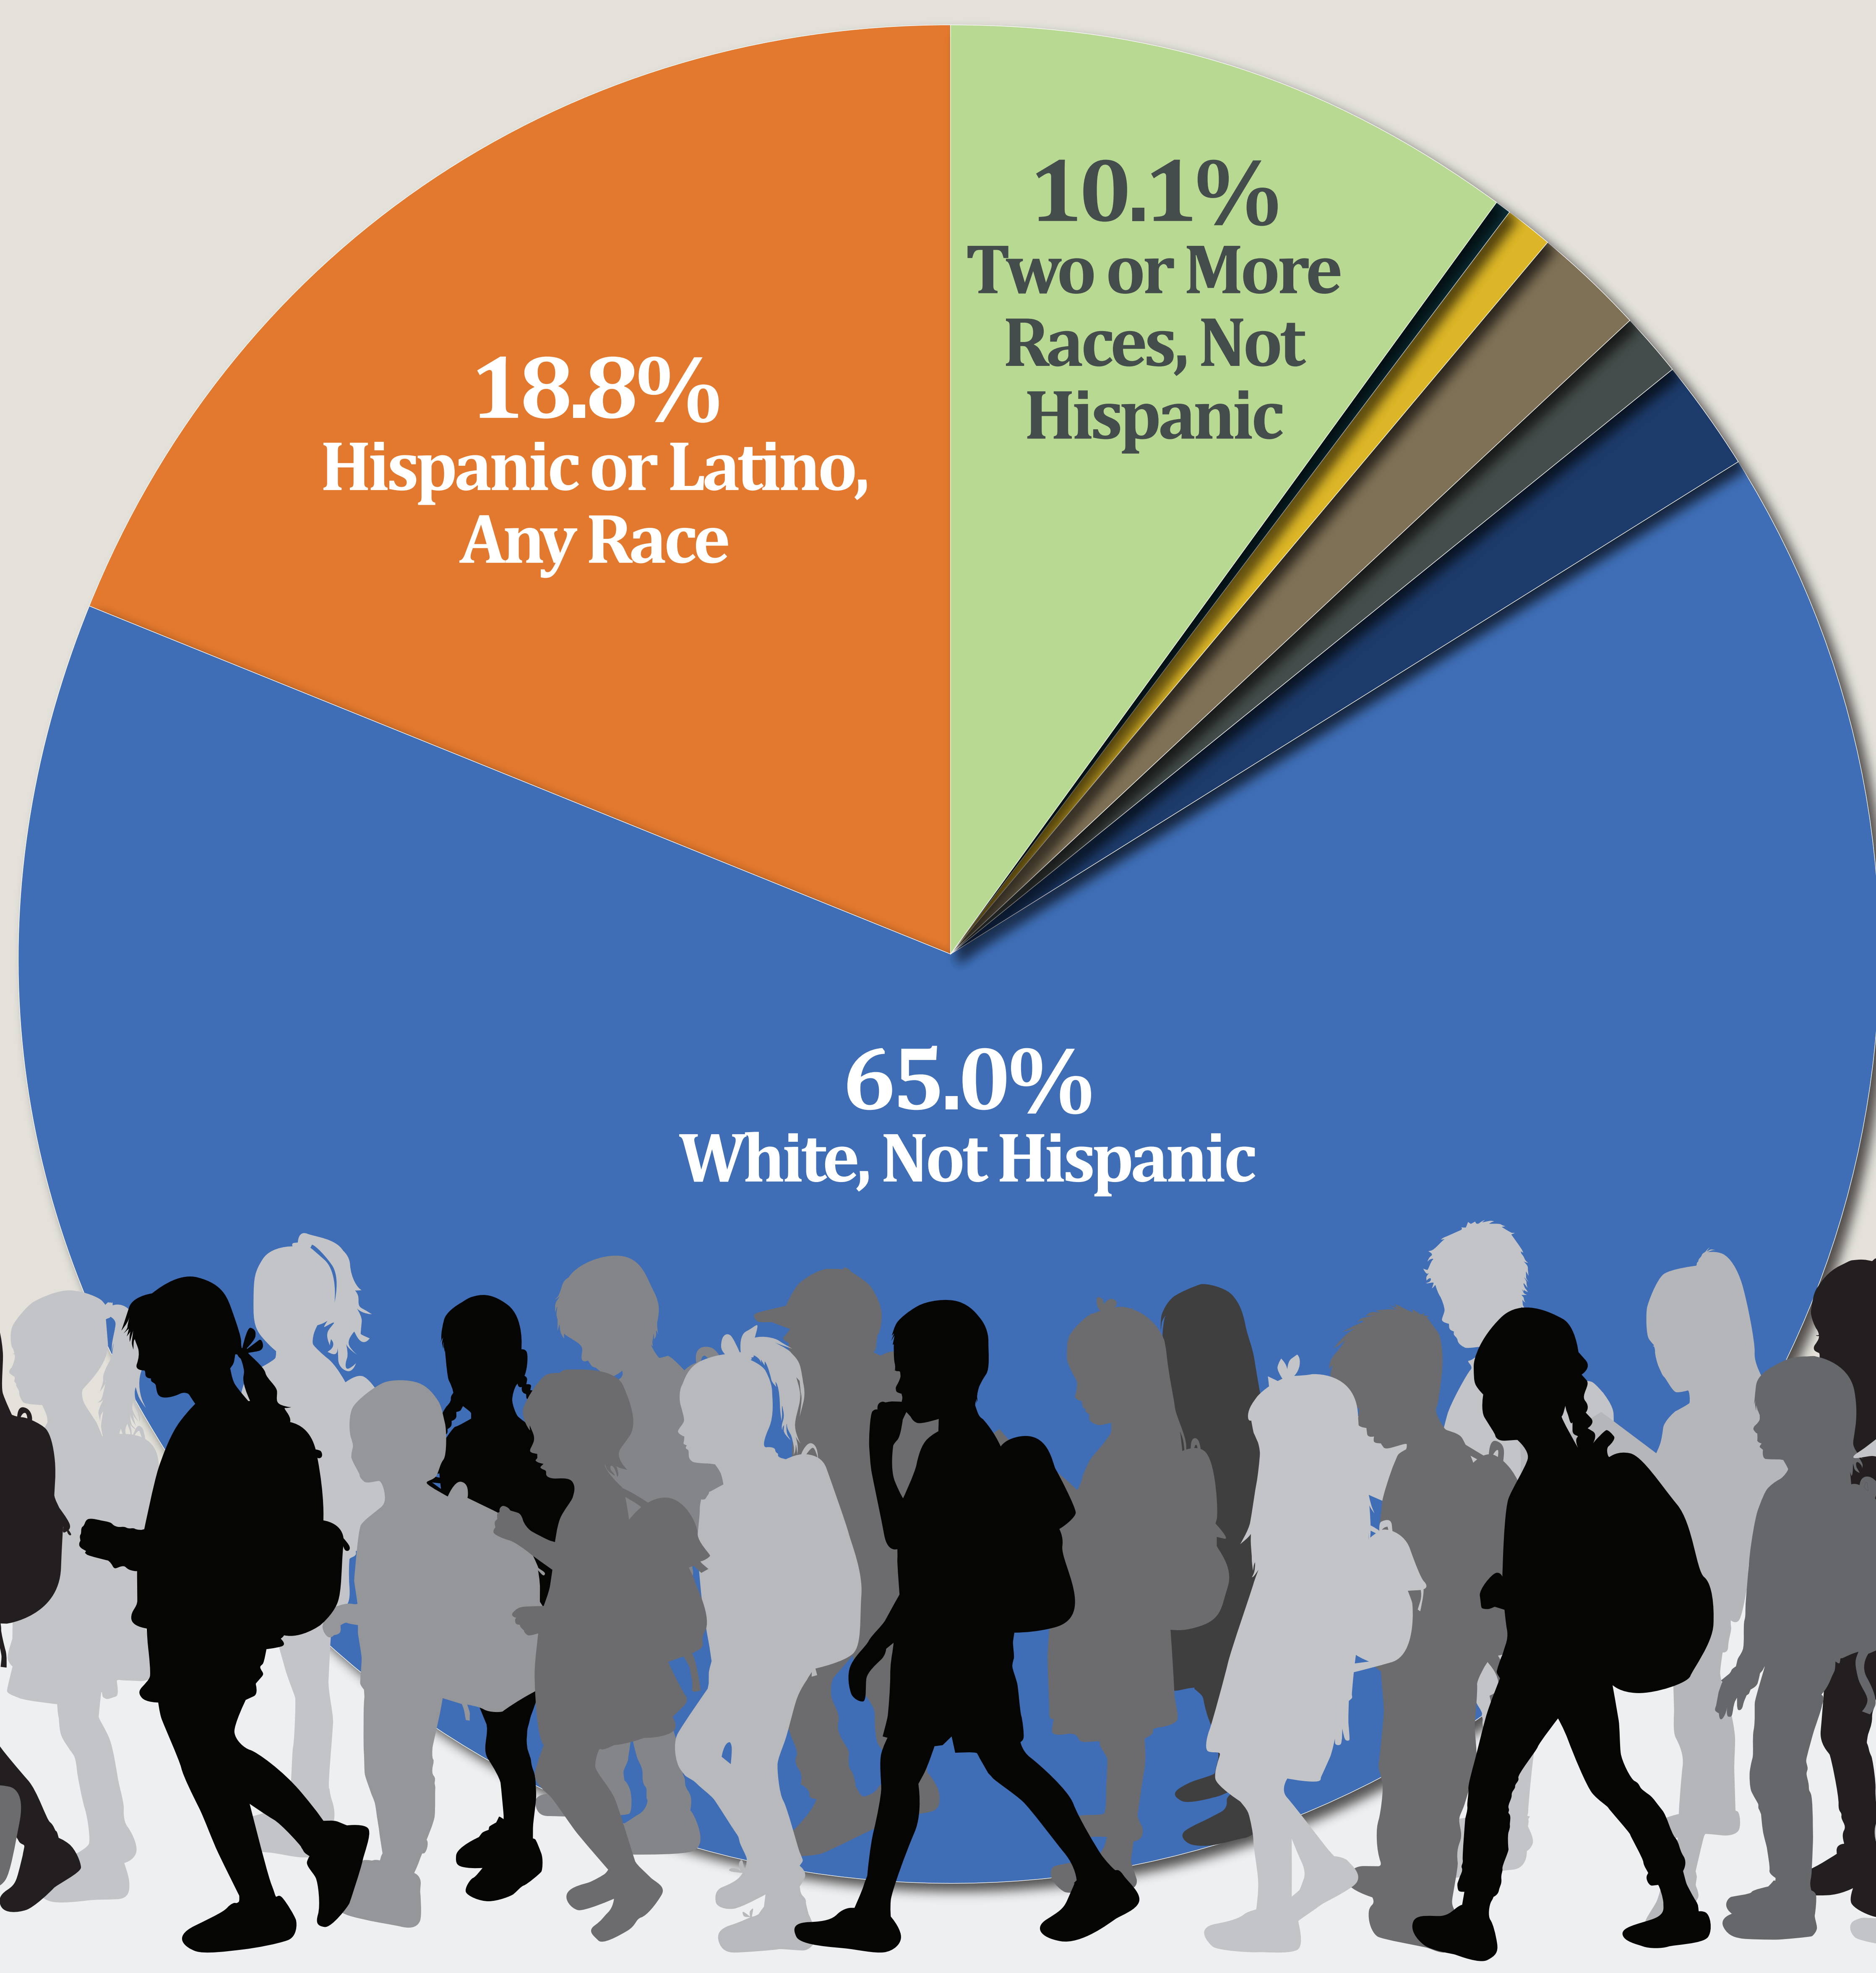

Data Walk: Cowley County DEMOGRAPHICS

What This Measures:

The percent of children age 0-17 in Cowley County by race and ethnicity.

SPOTLIGHT ON DIVERSITY

Nearly 1 in 5 children in Cowley County is Hispanic or Latino.

Race and Ethnicity of Children (Age 0-17) in Cowley County, 2020

Note: Number of children age 0-17 in Cowley County = 8,157.

Source: Kansas Health Institute analysis of 2020 United States Decennial Census Tables P2 and P4.

The population of Cowley County is changing. Growing diversity has important implications for the health of communities as they consider how they will function and provide essential services for their residents.