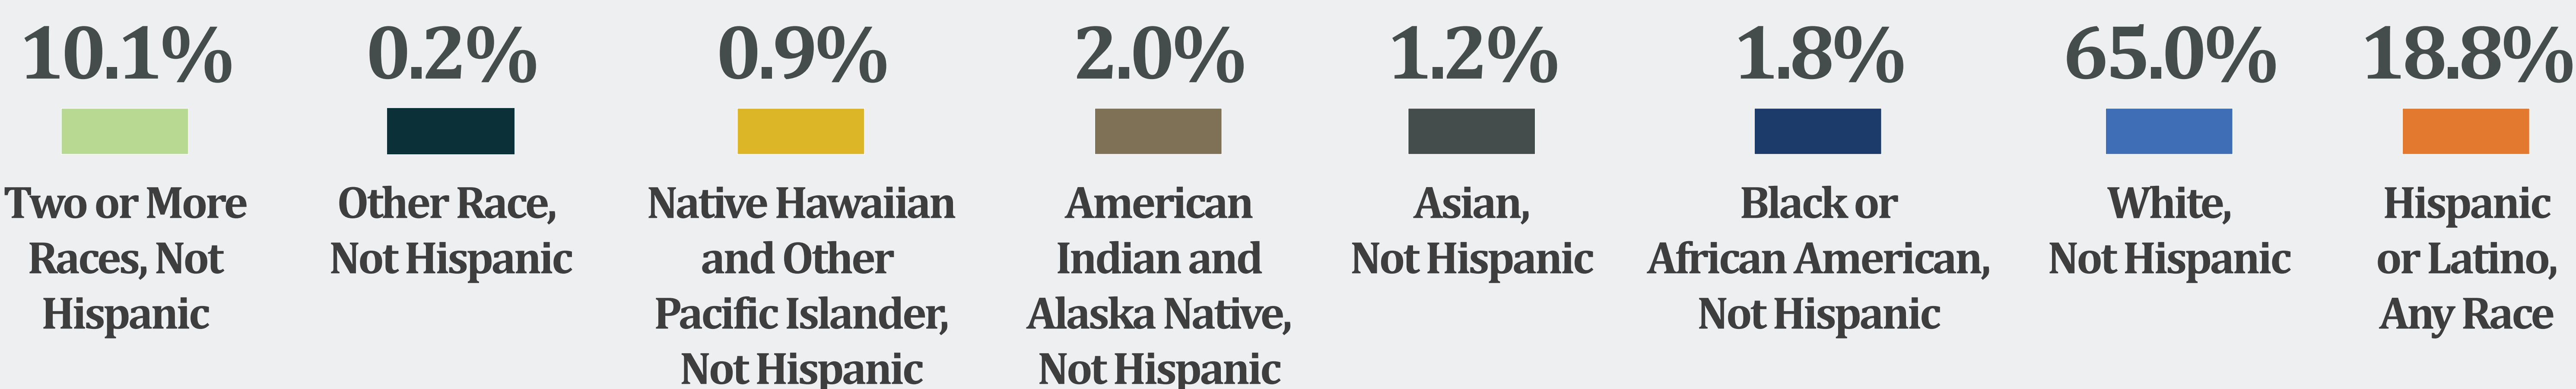

Data Walk: Cowley County DEMOGRAPHICS

What This Measures:

The percent of children age 0-17 in Cowley County by race and ethnicity.

SPOTLIGHT ON DIVERSITY

Nearly 1 in 5 children in Cowley County is Hispanic or Latino.

Race and Ethnicity of Children (Age 0-17) in Cowley County, 2020

Note: Number of children age 0-17 in Cowley County = 8,157.

Source: Kansas Health Institute analysis of 2020 United States Decennial Census Tables P2 and P4.

The population of Cowley County is changing. Growing diversity has important implications for the health of communities as they consider how they will function and provide essential services for their residents.